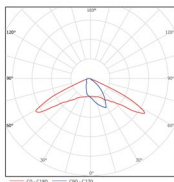

Introducing a New Premium Experience

Light Distribution

1S

Application:

1. Single Driveway
2. Walkway /Cycleway
3. Branch Roads