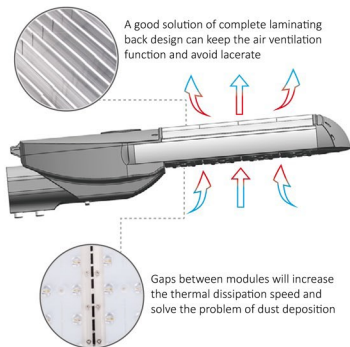

Introducing a New Premium Experience

Product Benefits

XTREME LUMINAIRE DESIGN

Equipped with exceptional CHEP 3rd generation LED module, the H-Series LED Street Lights give best luminous output, stability and extra long life. H-Series LED Street Lights are intended to build the most cost-performance ever.

CHEP completed the R&D independently, and reserve all related patents for H-Series LED Street Lights.

Easy assemble/disassemble, neat wiring & connection, up to 95 LPW luminous efficiency, IP66 and IK08 Rated, 90%+ driver efficiency, over then 100,000 hours operation life and 5 years warranty.

More information about the CHEP H-Series LED Street Lights and LED lighting technologies at www.zgsm-china.com.