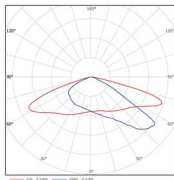

## Light Distribution

1S

Application:

1. Single Driveway
2. Walkway /Cycleway
3. Branch Roads

2M

Application:

1. Two Driveway
2. Driveway Entrance
3. Urban Main Roads

3M