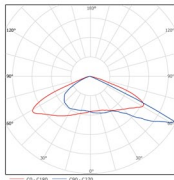

## Light Distribution

1S

Application:

1. Single Driveway
2. Walkway /Cycleway
3. Branch Roads

2M

Application:

1. Two Driveway
2. Driveway Entrance
3. Urban Main Roads

3M