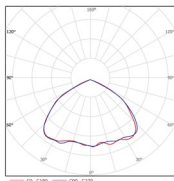

5S

Application:

1. Parking Lot
2. Square
3. Area